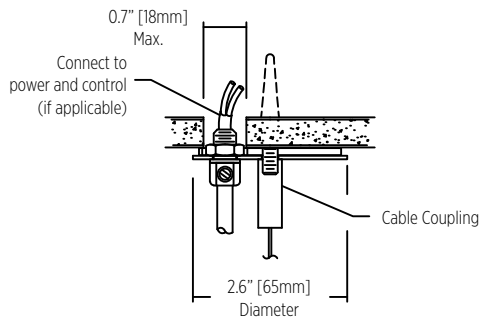

Size	
36	36" [914mm]
48	48" [1,219mm]
60	60" [1,524mm]
72	72" [1,829mm]
96	96" [2,438mm]
Custom	

* 78mm x 133mm fixture body profile
* Continuous fixture with hairline fixture segments connection

ClearLine

PENDANT

SPECIFICATION SHEET

ClearLine

INSTALLATION TYPE

Straight cables with integral driver

ClearLine

PENDANT

SPECIFICATION SHEET

ClearLine

STRAIGHT CABLES MOUNTING OPTION - POWER

MOP-1 Standard - Supplied

Mounting Option Power 1
Octagon Box (By Others)
Installed in drywall, wood or concrete ceiling

MOP-2-1 Order Separately

Mounting Option Power 2-1
Suspension assembly
Installed in drywall or wood ceiling

MOP-2-2 Order Separately

Mounting Option Power 2-2
Suspension assembly
Installed in drywall or wood ceiling

ClearLine

PENDANT

SPECIFICATION SHEET

ClearLine

MOP-3 Order Separately

Mounting Option Power 3
65mm Diameter Box (By Others)
Installed in drywall, wood or concrete ceiling