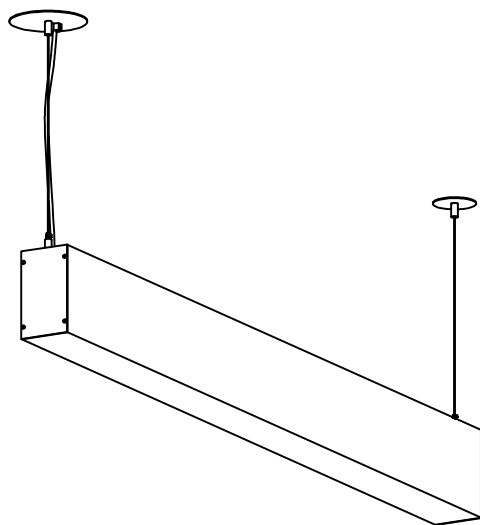

Size	
36	36" [914mm]
48	48" [1,219mm]
60	60" [1,524mm]
72	72" [1,829mm]
96	96" [2,438mm]
Custom	

* 78mm x 133mm fixture body profile
* Continuous fixture with hairline fixture segments connection

ClearLine

PENDANT

SPECIFICATION SHEET

ClearLine

INSTALLATION TYPE

Straight cables with integral driver

ClearLine

PENDANT

SPECIFICATION SHEET

ClearLine

STRAIGHT CABLES MOUNTING OPTION - POWER

MOP-1 Standard - Supplied

Mounting Option Power 1
Octagon Box (By Others)
Installed in drywall, wood or concrete ceiling

MOP-2-1 Order Separately

Mounting Option Power 2-1
Suspension assembly
Installed in drywall or wood ceiling