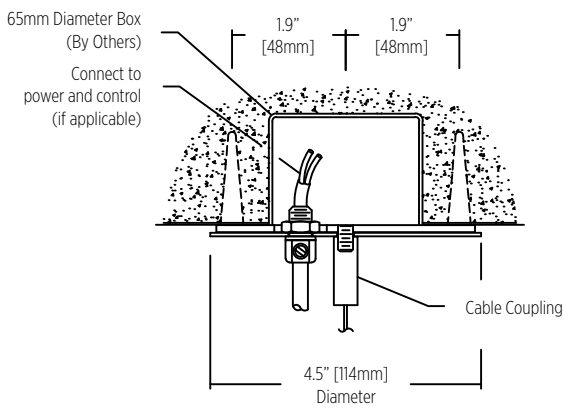

Size	
36	36" [914mm]
48	48" [1,219mm]
60	60" [1,524mm]
72	72" [1,829mm]
96	96" [2,438mm]
Custom	

* 78mm x 133mm fixture body profile
* Continuous fixture with hairline fixture segments connection

ClearLine

ClearLine

STRAIGHT CABLES MOUNTING OPTION - POWER

MOP-1 Standard - Supplied

Mounting Option Power 1
Octagon Box (By Others)
Installed in drywall, wood or concrete ceiling

MOP-2-1 Order Separately

Mounting Option Power 2-1
Suspension assembly
Installed in drywall or wood ceiling

MOP-2-2 Order Separately

Mounting Option Power 2-2
Suspension assembly
Installed in drywall or wood ceiling

ClearLine

PENDANT

SPECIFICATION SHEET

ClearLine

MOP-3 Order Separately

Mounting Option Power 3
65mm Diameter Box (By Others)
Installed in drywall, wood or concrete ceiling

STRAIGHT CABLES MOUNTING OPTION - NON POWER

MONP-1-1 Standard - Supplied

Mounting Option - Non Power
Threaded Rod installed to structural ceiling (By Others)

MONP-1-2 Alternative - Supplied

Mounting Option - Non Power
Suspension Assembly
Installed in drywall, wood or concrete ceiling