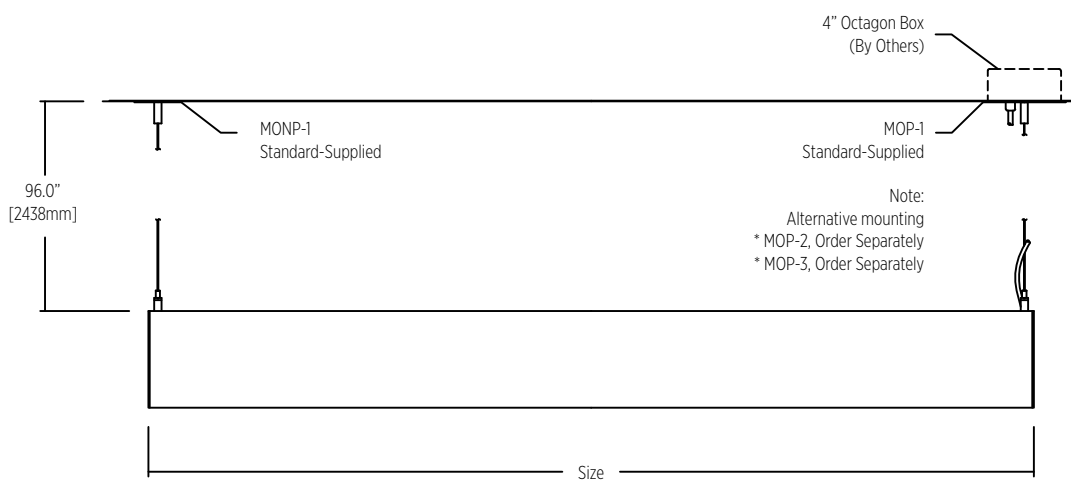

Size	
36	36" [914mm]
48	48" [1,219mm]
60	60" [1,524mm]
72	72" [1,829mm]
96	96" [2,438mm]
Custom	

* 78mm x 133mm fixture body profile
* Continuous fixture with hairline fixture segments connection

ClearLine

PENDANT

SPECIFICATION SHEET

ClearLine

INSTALLATION TYPE

Straight cables with integral driver

ClearLine

PENDANT

SPECIFICATION SHEET

ClearLine

STRAIGHT CABLES MOUNTING OPTION - POWER

MOP-1 Standard - Supplied

Mounting Option Power 1
Octagon Box (By Others)
Installed in drywall, wood or concrete ceiling

MOP-2-1 Order Separately

Mounting Option Power 2-1
Suspension assembly
Installed in drywall or wood ceiling