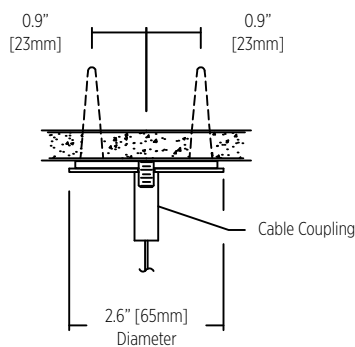

Size	
36	36" [914mm]
48	48" [1,219mm]
60	60" [1,524mm]
72	72" [1,829mm]
96	96" [2,438mm]
Custom	

* 78mm x 133mm fixture body profile
* Continuous fixture with hairline fixture segments connection

ClearLine

ClearLine

STRAIGHT CABLES MOUNTING OPTION - POWER

MOP-1 Standard - Supplied

Mounting Option Power 1
Octagon Box (By Others)
Installed in drywall, wood or concrete ceiling

MOP-2-1 Order Separately

Mounting Option Power 2-1
Suspension assembly
Installed in drywall or wood ceiling

MOP-2-2 Order Separately

Mounting Option Power 2-2
Suspension assembly
Installed in drywall or wood ceiling

ClearLine

PENDANT

SPECIFICATION SHEET

ClearLine

MOP-3 Order Separately

Mounting Option Power 3
65mm Diameter Box (By Others)
Installed in drywall, wood or concrete ceiling

STRAIGHT CABLES MOUNTING OPTION - NON POWER

MONP-1-1 Standard - Supplied

Mounting Option - Non Power
Threaded Rod installed to structural ceiling (By Others)

MONP-1-2 Alternative - Supplied

Mounting Option - Non Power
Suspension Assembly
Installed in drywall, wood or concrete ceiling