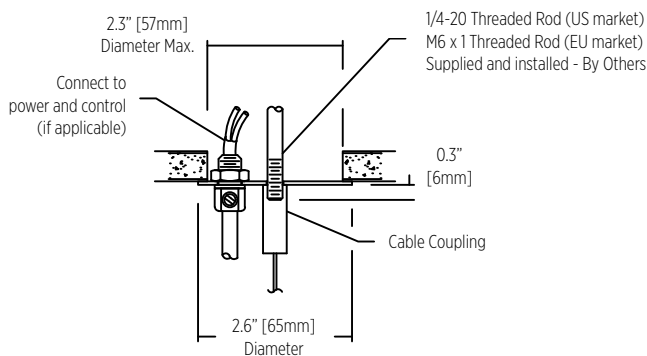

Size	
36	36" [914mm]
48	48" [1,219mm]
60	60" [1,524mm]
72	72" [1,829mm]
96	96" [2,438mm]
Custom	

* 78mm x 133mm fixture body profile
* Continuous fixture with hairline fixture segments connection

ClearLine

PENDANT

SPECIFICATION SHEET

ClearLine

INSTALLATION TYPE

Straight cables with integral driver

ClearLine

PENDANT

SPECIFICATION SHEET

ClearLine

STRAIGHT CABLES MOUNTING OPTION - POWER

MOP-1 Standard - Supplied

Mounting Option Power 1
Octagon Box (By Others)
Installed in drywall, wood or concrete ceiling

MOP-2-1 Order Separately

Mounting Option Power 2-1
Suspension assembly
Installed in drywall or wood ceiling

MOP-2-2 Order Separately

Mounting Option Power 2-2
Suspension assembly
Installed in drywall or wood ceiling

ClearLine

PENDANT

SPECIFICATION SHEET

ClearLine

MOP-3 Order Separately

Mounting Option Power 3
65mm Diameter Box (By Others)
Installed in drywall, wood or concrete ceiling