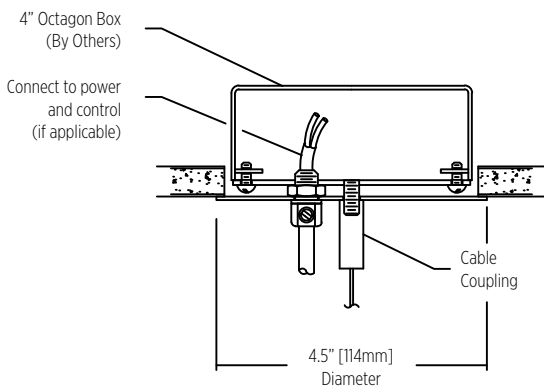

Size	
36	36" [914mm]
48	48" [1,219mm]
60	60" [1,524mm]
72	72" [1,829mm]
96	96" [2,438mm]
Custom	

* 78mm x 133mm fixture body profile
* Continuous fixture with hairline fixture segments connection

ClearLine

PENDANT

SPECIFICATION SHEET

ClearLine

INSTALLATION TYPE

Straight cables with integral driver

ClearLine

PENDANT

SPECIFICATION SHEET

ClearLine

STRAIGHT CABLES MOUNTING OPTION - POWER

MOP-1 Standard - Supplied

Mounting Option Power 1
Octagon Box (By Others)
Installed in drywall, wood or concrete ceiling

MOP-2-1 Order Separately

Mounting Option Power 2-1
Suspension assembly
Installed in drywall or wood ceiling