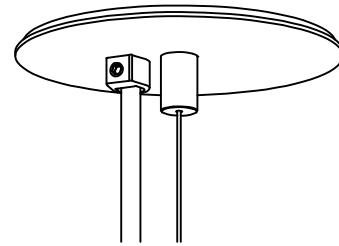

ClearLine

STRAIGHT CABLES MOUNTING OPTION - POWER

MOP-1 Standard - Supplied

Mounting Option Power 1
Octagon Box (By Others)
Installed in drywall, wood or concrete ceiling

MOP-2-1 Order Separately

Mounting Option Power 2-1
Suspension assembly
Installed in drywall or wood ceiling

MOP-2-2 Order Separately

Mounting Option Power 2-2
Suspension assembly
Installed in drywall or wood ceiling

ClearLine

PENDANT

SPECIFICATION SHEET

ClearLine

MOP-3 Order Separately

Mounting Option Power 3
65mm Diameter Box (By Others)
Installed in drywall, wood or concrete ceiling

STRAIGHT CABLES MOUNTING OPTION - NON POWER

MONP-1-1 Standard - Supplied

Mounting Option - Non Power
Threaded Rod installed to structural ceiling (By Others)

MONP-1-2 Alternative - Supplied

Mounting Option - Non Power
Suspension Assembly
Installed in drywall, wood or concrete ceiling