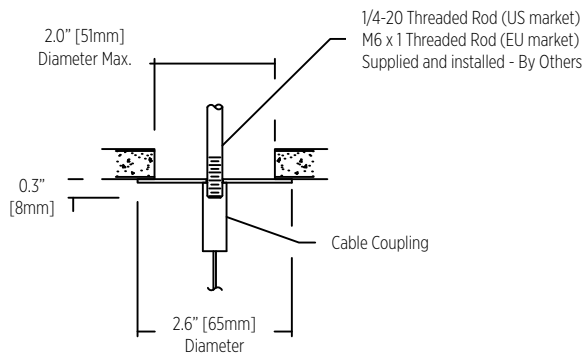

Size	
36	36" [914mm]
48	48" [1,219mm]
60	60" [1,524mm]
72	72" [1,829mm]
96	96" [2,438mm]
Custom	

* 78mm x 133mm fixture body profile
* Continuous fixture with hairline fixture segments connection

ClearLine

ClearLine

STRAIGHT CABLES MOUNTING OPTION - POWER

MOP-1 Standard - Supplied

Mounting Option Power 1
Octagon Box (By Others)
Installed in drywall, wood or concrete ceiling

MOP-2-1 Order Separately

Mounting Option Power 2-1
Suspension assembly
Installed in drywall or wood ceiling

MOP-2-2 Order Separately

Mounting Option Power 2-2
Suspension assembly
Installed in drywall or wood ceiling

ClearLine

PENDANT

SPECIFICATION SHEET

ClearLine

MOP-3 Order Separately

Mounting Option Power 3
65mm Diameter Box (By Others)
Installed in drywall, wood or concrete ceiling

STRAIGHT CABLES MOUNTING OPTION - NON POWER

MONP-1-1 Standard - Supplied

Mounting Option - Non Power
Threaded Rod installed to structural ceiling (By Others)

MONP-1-2 Alternative - Supplied

Mounting Option - Non Power
Suspension Assembly
Installed in drywall, wood or concrete ceiling