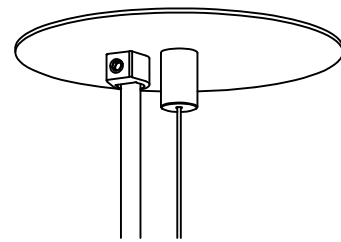

Example fixture number:

CL2 - P - 48 - LD - LI - 30 - U - ID - S - SW - SA - 16 - SC - CS - CC

ClearLine

PENDANT

The ClearLine pendant is designed for direct and indirect illumination in offices or reception desks. Fixture mounts via aircraft cables. Cable grippers used, allow one to adjust mounting height without tools.

Size	
36	36" [914mm]
48	48" [1,219mm]
60	60" [1,524mm]
72	72" [1,829mm]
96	96" [2,438mm]
Custom	

* 78mm x 133mm fixture body profile
* Continuous fixture with hairline fixture segments connection

ClearLine

PENDANT

SPECIFICATION SHEET

ClearLine

INSTALLATION TYPE

Straight cables with integral driver

ClearLine

PENDANT

SPECIFICATION SHEET

ClearLine

STRAIGHT CABLES MOUNTING OPTION - POWER

MOP-1 Standard - Supplied

Mounting Option Power 1
Octagon Box (By Others)
Installed in drywall, wood or concrete ceiling

MOP-2-1 Order Separately

Mounting Option Power 2-1
Suspension assembly
Installed in drywall or wood ceiling