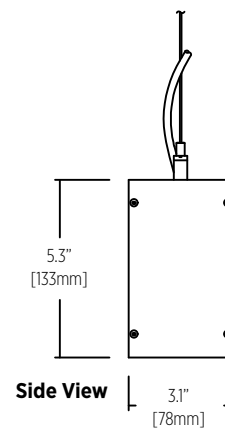

36	36.0" [914mm]
48	48.0" [1219mm]
60	60.0" [1524mm]
72	72.0" [1829mm]
96	96.0" [2438mm]
Custom	

Wattage^{1,2}

Direct³

36"

LD 9W (1200lm)
MD 18W (2230lm)

48"

LD 12W (1600lm)
MD 24W (2970lm)

60"

Mounting

SC	Straight cables
----	-----------------

Circuit

CS	Circuit - Single
CD	Circuit - Dual

Power Cable⁷

CC	Clear insulated cable (standard)
WC	White cable
BC	Black cable

Notes

- Nominal lumens value specified
- Linear LED board, constant voltage 24 Volt
- For no Direct light specify XD
- For no Indirect light specify XI
- 90+ CRI standard
- Canopy finish matches housing
For Clear anodized aluminum finish, canopy finish will be painted anodized aluminum
- 96" standard cable length

Size	
36	36" [914mm]
48	48" [1,219mm]
60	60" [1,524mm]
72	72" [1,829mm]
96	96" [2,438mm]
Custom	

* 78mm x 133mm fixture body profile
* Continuous fixture with hairline fixture segments connection

ClearLine

PENDANT

SPECIFICATION SHEET

ClearLine

INSTALLATION TYPE

Straight cables with integral driver

ClearLine

PENDANT

SPECIFICATION SHEET