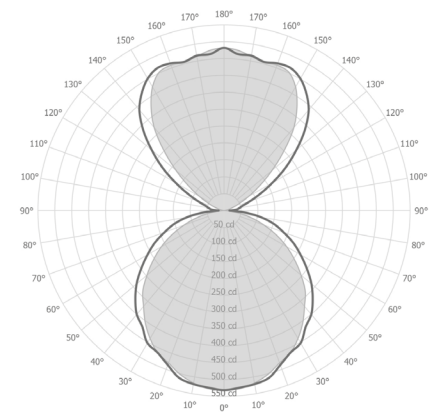

Example fixture number:

CL2 - P - 48 - LD - LI - 30 - U - ID - S - SW - SA - 16 - SC - CS - CC